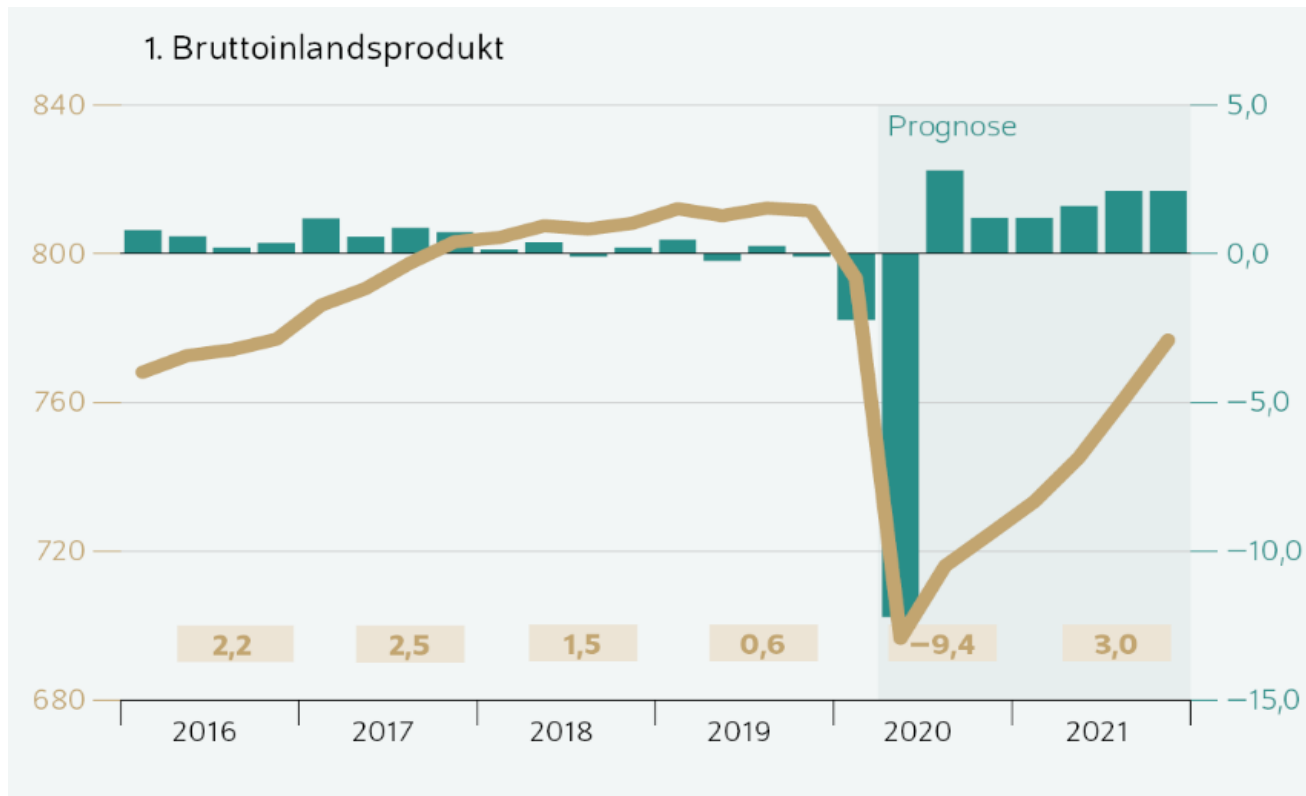

Bild: Andreas Pleines

Preventing unemployment in GERMANY

Horst Mund, IG Metall, Transnational Department

June 18, 2020, Center for Global Work and Employment, Rutgers

IG Metall
Executive Committee

The current situation in Germany – in brief