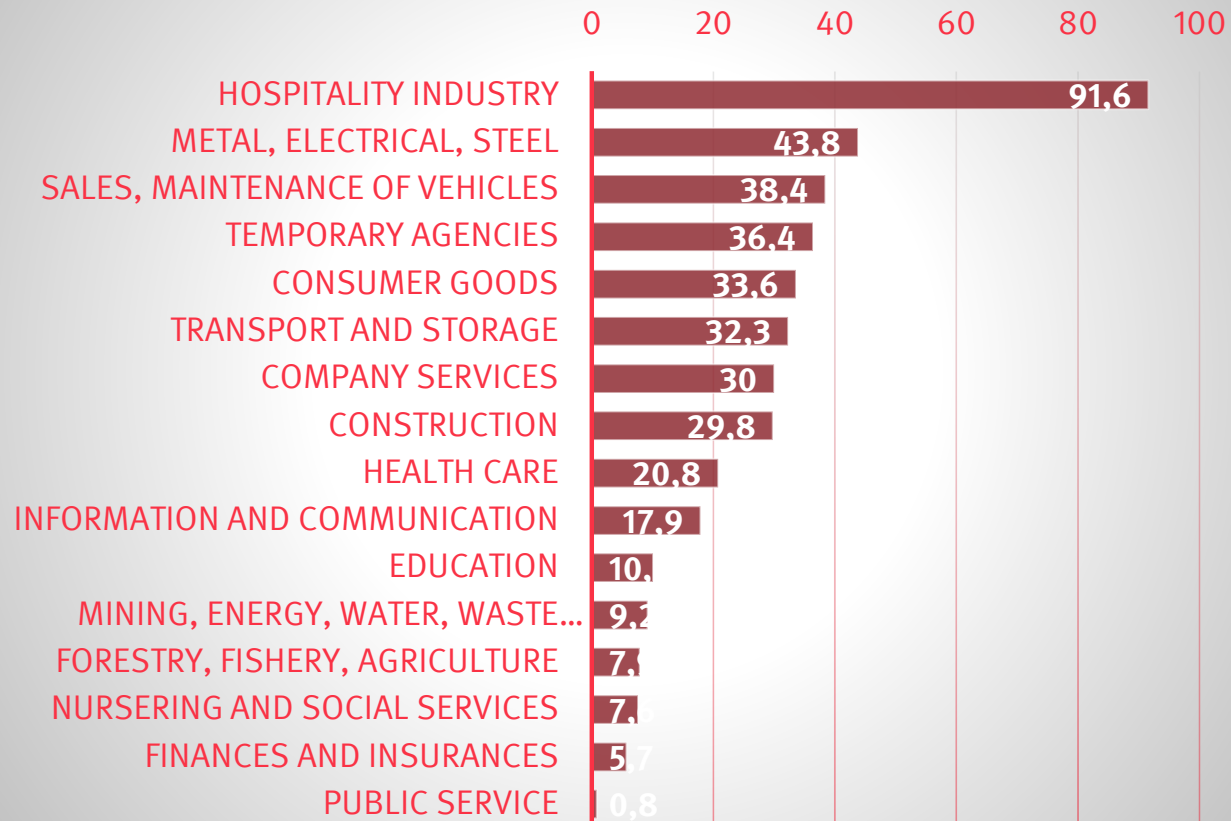

Short-time employment in Germany

Horst Mund, IG Metall, June 18, 2020

Booming short-time work secures employment

Konjunkturell bedingte Kurzarbeit

in Tausend
Deutschland
2012 bis 2020

Short time in affected sectors